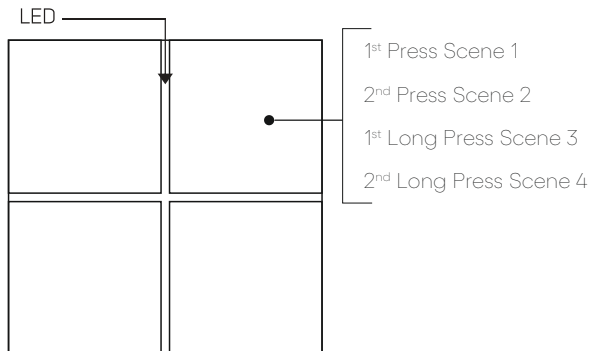

LUXE SCENE CONTROLLER

Specifications Front view

Technical Specification :

Parameter	Type	Remarks
Power	AC Input	Dc 12-24 Volts 500mA
	Operation type	Dry contact IO terminal driving LV input trigger
	Idle Power Consumption	Less than 0.5W(Average)
Control Inputs	Local Buttons/Channel	Channel-1,2,3,4 short and long press touch
	Control and Configuration	WiFi for advanced control & configuration Configurable and operable via OSUMONE App with Osum smart SCN CTL
Environmental	Operating Temperature	-10°C...+70°C
	Humidity	95% RH y, non-condensing
	Usage	Indoor/Dry location use only
Mechanical	Mounting/Fittings	Snap fit type/ front side insertion into support frame via screws
	Dimension/Weight	80(W) x 80(H) x 35(D) (in mm)/ 180gm
	Connector Type	Wago press Type
	Connector Contacts	+24, GND, COM, IO1,IO2,IO3,IO4
Safety	Approvals	CE

*All specifications, product casings are valid at normal input voltage, full load and +25°C after warm-up time unless otherwise stated and subject to change without prior notice.