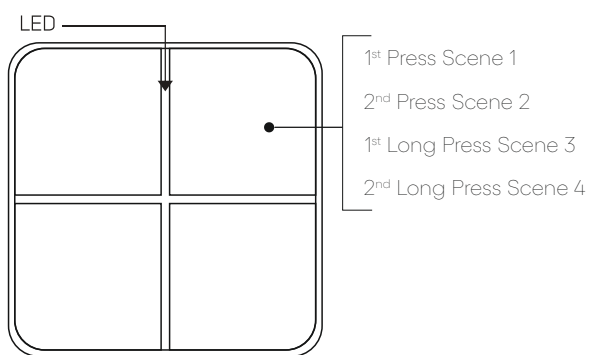

LUXE SCENE CONTROLLER

Specifications Front view

Technical Specification :

Parameter	Type	Remarks
Power	AC Input	Dc 12-24 Volts 500mA
	Operation type	Dry contact IO terminal driving LV input trigger
	Idle Power Consumption	Less than 0.5W(Average)
Control Inputs	Local Buttons/Channel	Channel-1,2,3,4 short and long press touch
	Control and Configuration	WiFi for advanced control & configuration Configurable and operable via OSUMONE App with Osum smart SCN CTL
Environmental	Operating Temperature	-10°C...+70°C
	Humidity	95% RH y, non-condensing
	Usage	Indoor/Dry location use only
Mechanical	Mounting/Fittings	Snap fit type/ front side insertion into support frame via screws
	Dimension/Weight	80(W) x 80(H) x 35(D) (in mm)/ 180gm
	Connector Type	Wago press Type
	Connector Contacts	+24, GND, COM, IO1,IO2,IO3,IO4
Safety	Approvals	CE

*All specifications, product casings are valid at normal input voltage, full load and +25°C after warm-up time unless otherwise stated and subject to change without prior notice.