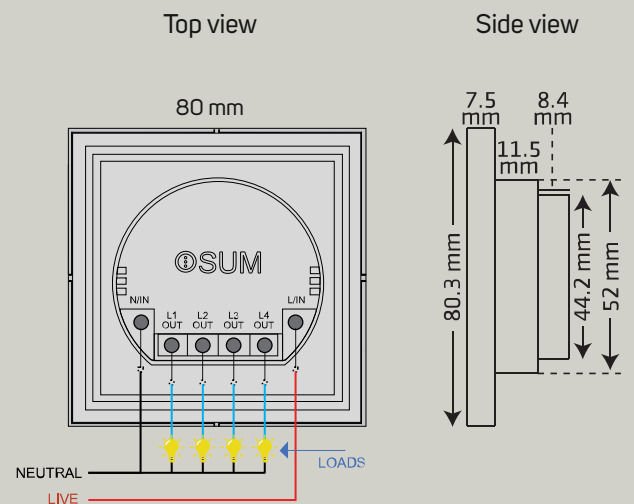

LUXE SCENE CONTROLLER

Specifications Front view

Technical Specification :

Parameter	Type	Remarks
Power	AC Input	Dc 12-24 Volts 500mA
	Operation type	Dry contact IO terminal driving LV input trigger
	Idle Power Consumption	Less than 0.5W(Average)
Control Inputs	Local Buttons/Channel	Channel-1,2,3,4 short and long press touch
	Control and Configuration	WiFi for advanced control & configuration Configurable and operable via OSUMONE App with Osum smart SCN CTL
Environmental	Operating Temperature	-10°C...+70°C
	Humidity	95% RH y, non-condensing
	Usage	Indoor/Dry location use only
Mechanical	Mounting/Fittings	Snap fit type/ front side insertion into support frame via screws
	Dimension/Weight	80(W) x 80(H) x 35(D) (in mm)/ 180gm
	Connector Type	Wago press Type
	Connector Contacts	+24, GND, COM, IO1,IO2,IO3,IO4
Safety	Approvals	CE

*All specifications, product casings are valid at normal input voltage, full load and +25°C after warm-up time unless otherwise stated and subject to change without prior notice.